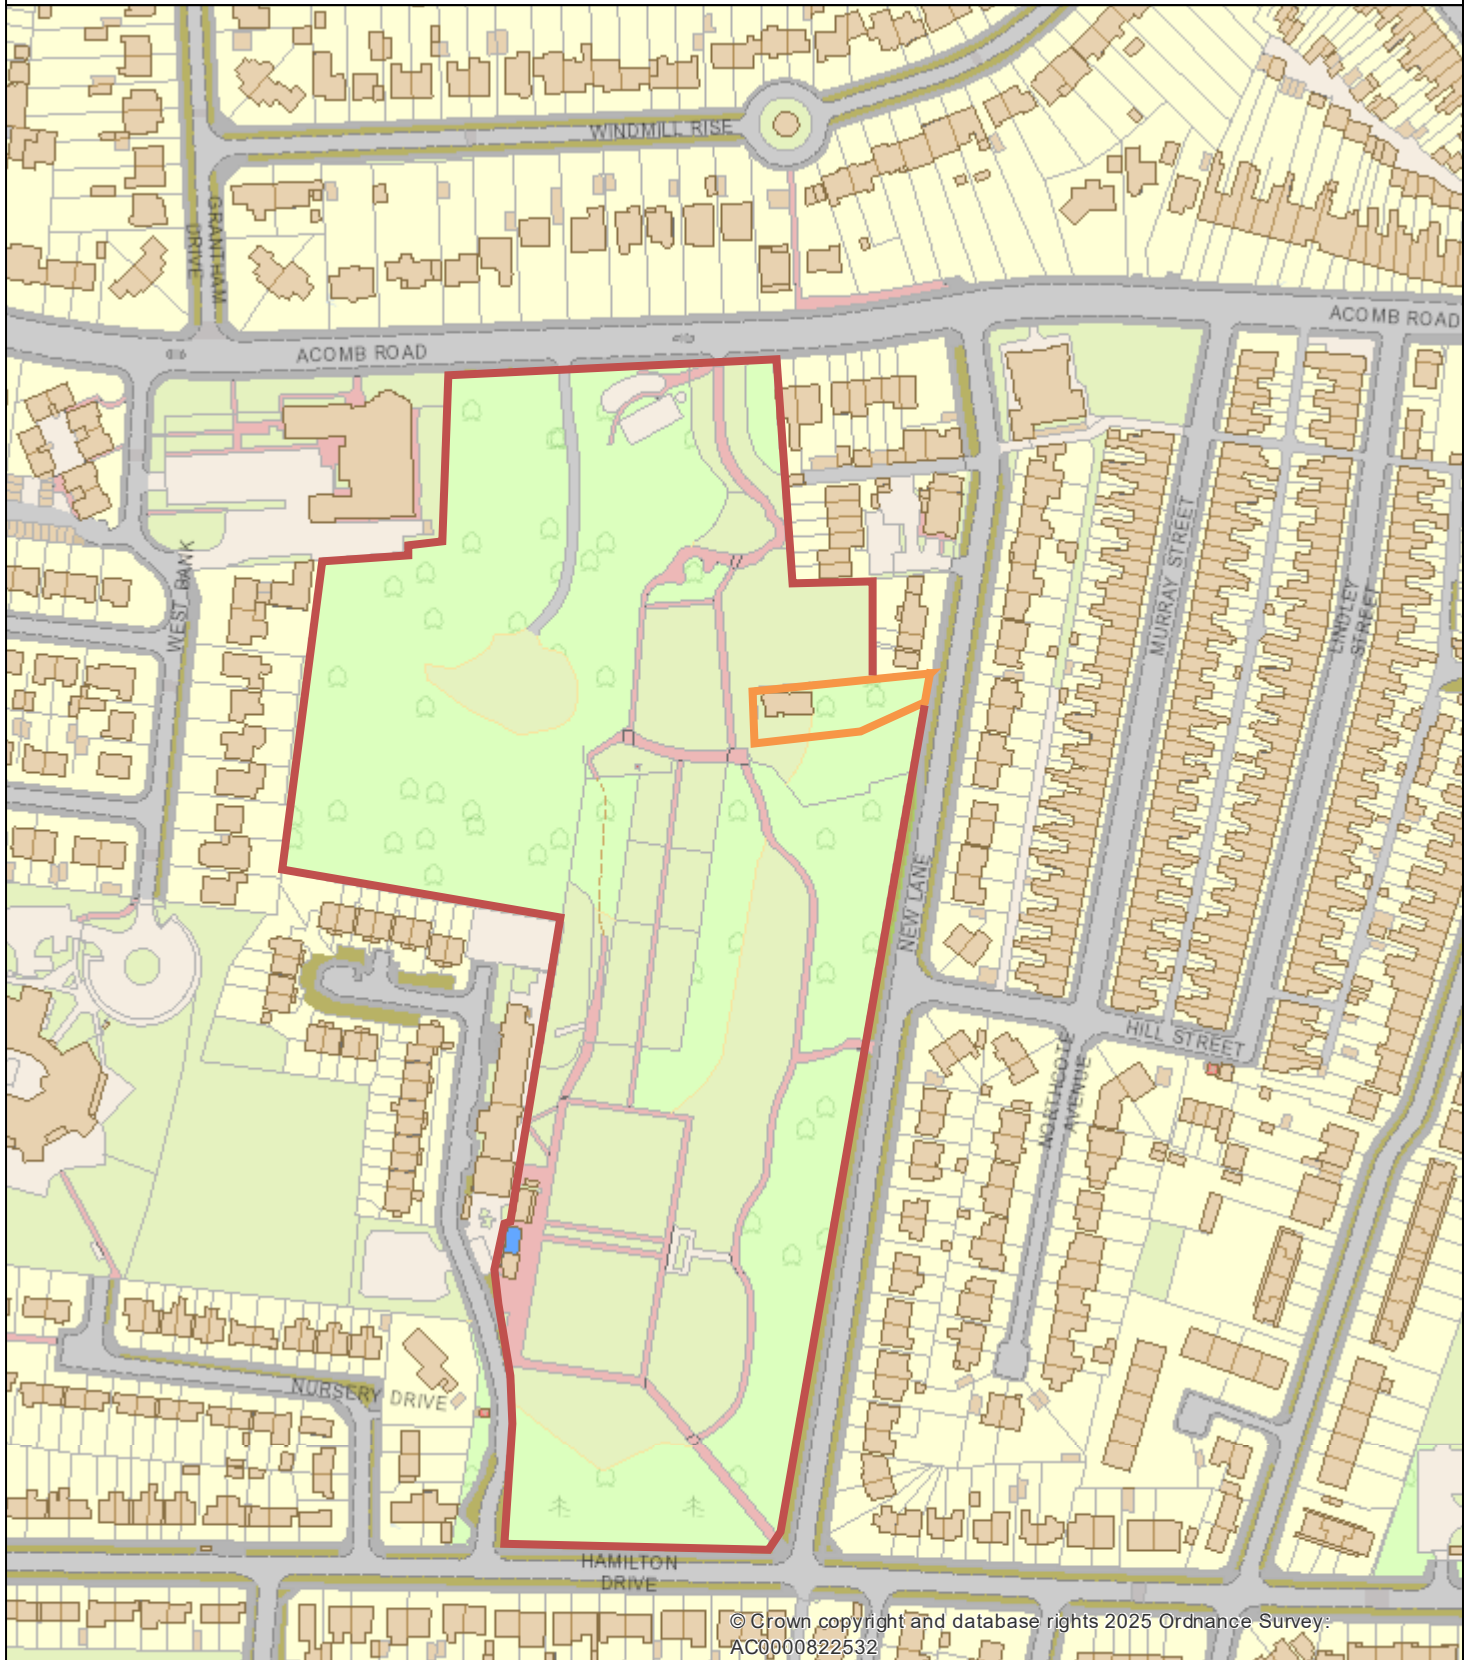

West Bank Park (red) and 14 New Lane

Date: 03 Jan 2025
Author: City of York Council
Scale: 1:2,500